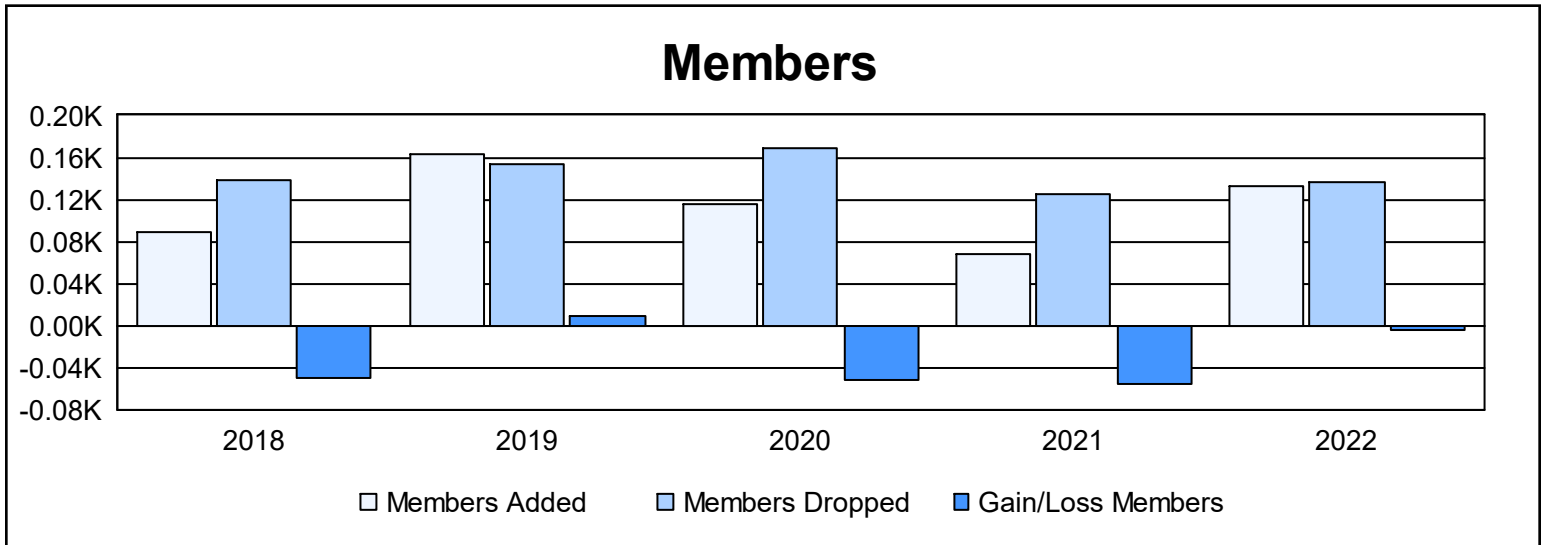

Year	New Clubs	Dropped Clubs	Gain/ Loss Clubs	New Members	Charter Members	Reinstate Members	Transfer Members	Total Member Added	Total Members Dropped	Gain/ Loss Members
2017-2018	0	0	0	84	4	0	0	88	138	-50
2018-2019	2	0	2	94	43	21	4	162	153	9
2019-2020	3	1	2	76	35	2	3	116	168	-52
2020-2021	1	2	-1	54	9	4	1	68	124	-56
2021-2022	0	2	-2	112	3	17	1	133	137	-4
<b>Average</b>	<b>1</b>	<b>1</b>	<b>0</b>	<b>84</b>	<b>19</b>	<b>9</b>	<b>2</b>	<b>113</b>	<b>144</b>	<b>-31</b>

### Membership Composition June 2022 Cumulative