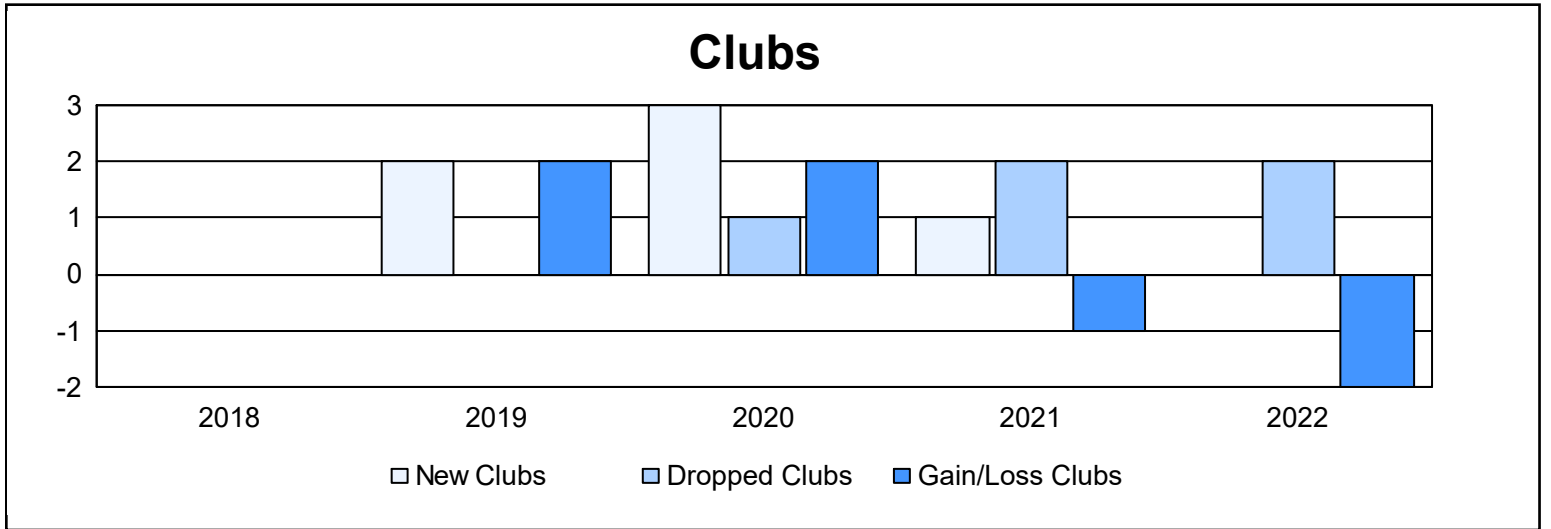

Year	New Clubs	Dropped Clubs	Gain/ Loss Clubs	New Members	Charter Members	Reinstate Members	Transfer Members	Total Member Added	Total Members Dropped	Gain/ Loss Members
2017-2018	0	0	0	84	4	0	0	88	138	-50
2018-2019	2	0	2	94	43	21	4	162	153	9
2019-2020	3	1	2	76	35	2	3	116	168	-52
2020-2021	1	2	-1	54	9	4	1	68	124	-56
2021-2022	0	2	-2	112	3	17	1	133	137	-4
<b>Average</b>	<b>1</b>	<b>1</b>	<b>0</b>	<b>84</b>	<b>19</b>	<b>9</b>	<b>2</b>	<b>113</b>	<b>144</b>	<b>-31</b>

### Membership Composition June 2022 Cumulative